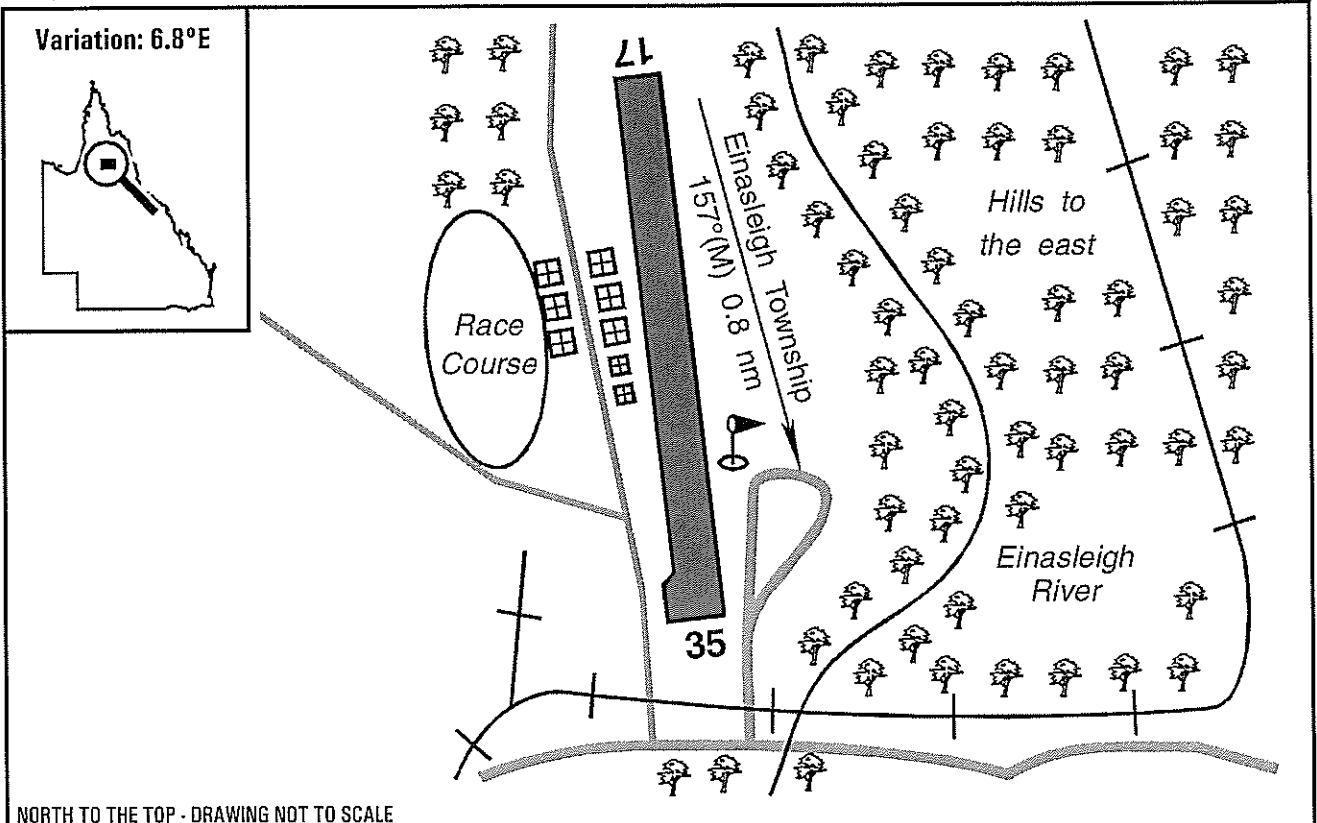

Warning: It is a requirement to check  
airstrip condition and details with owner

# Einäsleigh, QLD

<b>Elevation:</b>	1485 Feet AMSL	<b>Time Zone:</b>	UTC + 10
<b>GPS Position:</b>	18° 30.219' South 144° 05.624' East	<b>Area Forecast:</b>	45/44
<b>WAC Chart:</b>	Townsville (3219)	<b>ALA Code:</b>	YEIN
<b>Owner/Operator:</b>	Etheridge Shire Council (07) 40621233, info@etheridge.qld.gov.au		
<b>Strip Directions:</b>	17-35		
<b>Strip Lengths:</b>	1200 M		
<b>Strip Surface:</b>	Sealed		
<b>Windsock:</b>	Yes		
<b>Strip Markers:</b>	Yes		
<b>Lighting:</b>	Solar lighting (emergency only)		
<b>Fuel:</b>	By prior arrangement with Central Hotel		
<b>Special Procedures And Remarks:</b>	Beware animal hazard. Latest information: Shane Butler 0427 621279, (07) 40621007 (depot).		