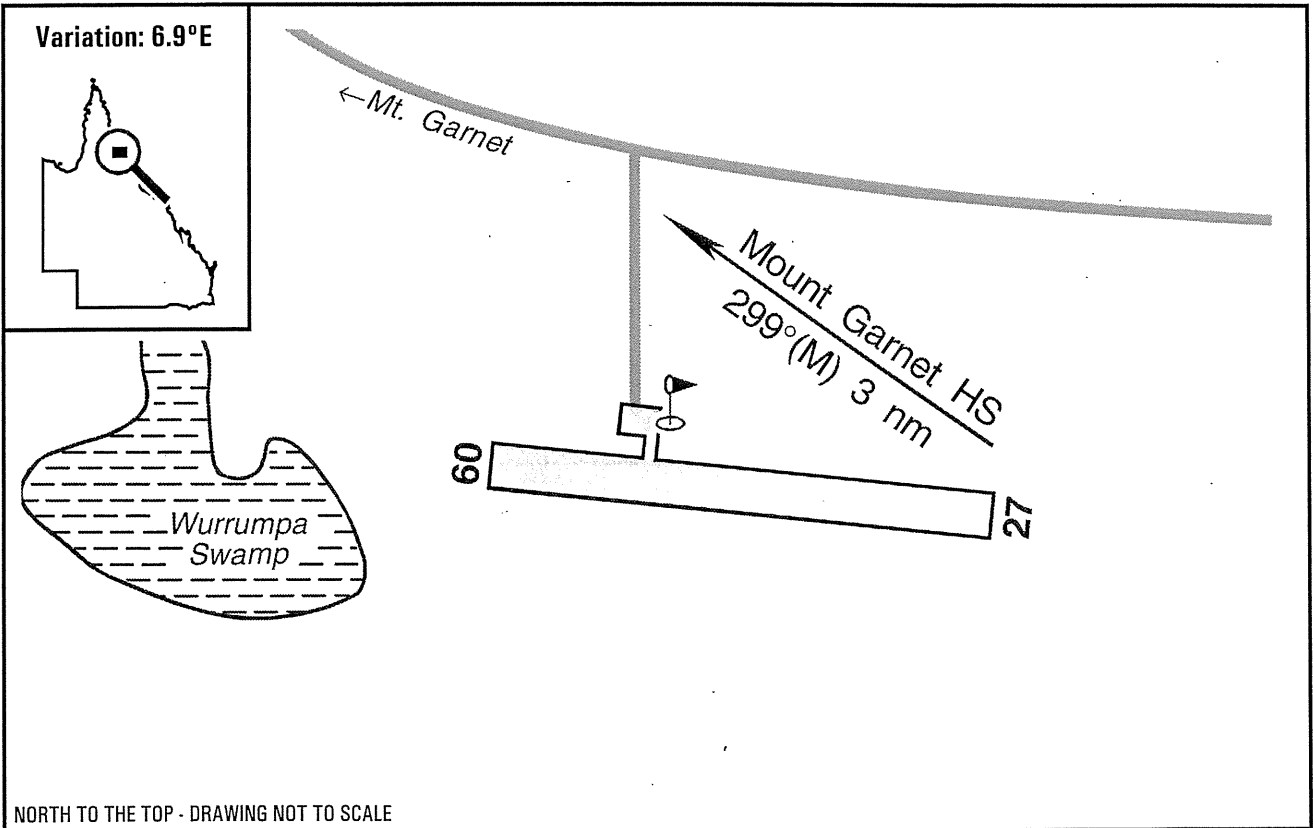

Warning: It is a requirement to check
airstrip condition and details with owner

Mount Garnet, QLD

NORTH TO THE TOP - DRAWING NOT TO SCALE

Elevation:	2170 Feet AMSL	Time Zone:	UTC + 10
GPS Position:	17° 42.375' South 145° 08.919' East	Area Forecast:	45
WAC Chart:	Townsville (3219)	ALA Code:	YMRT
Owner/Operator:	Tablelands Regional Council 1300 362242, info@trc.qld.gov.au		
Strip Directions:	09-27		
Strip Lengths:	1100 M		
Strip Surface:	Unsealed - grass		
Windsock:	Yes		
Strip Markers:	Yes		
Lighting:	Nil		
Fuel:	Nil		
Special Procedures And Remarks:	Animal hazard exists. Latest information: ARO 0407 735835 (mobile). Use caution if wet. Permission required prior to use.		