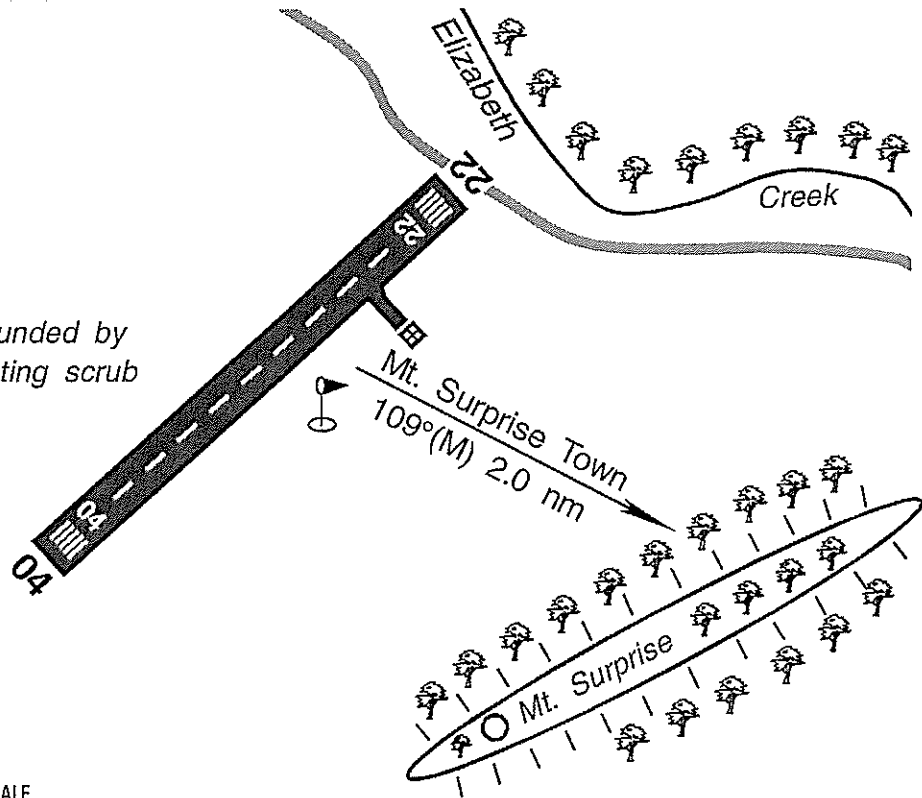

Warning: It is a requirement to check
airstrip condition and details with owner

Mount Surprise, QLD

Variation: 6.8°E

Surrounded by undulating scrub

NORTH TO THE TOP - DRAWING NOT TO SCALE

Elevation:	1450 Feet AMSL	Time Zone:	UTC + 10
GPS Position:	18° 07.945' South 144° 17.242' East	Area Forecast:	45
WAC Chart:	Townsville (3219)	ALA Code:	YMSP
Owner/Operator:	Etheridge Shire Council (07) 40621233, info@etheridge.qld.gov.au		
Strip Directions:	04-22		
Strip Lengths:	1150 M		
Strip Surface:	Sealed		
Windsock:	Yes		
Strip Markers:	Yes		
Lighting:	Solar lighting (emergency only)		
Fuel:	Nil		
Special Procedures And Remarks:	Beware wildlife, animal hazard. Latest information: Shane Butler 0427 621279 or Etheridge Shire Council Depot (07) 40621007.		

Mount Surprise, QLD